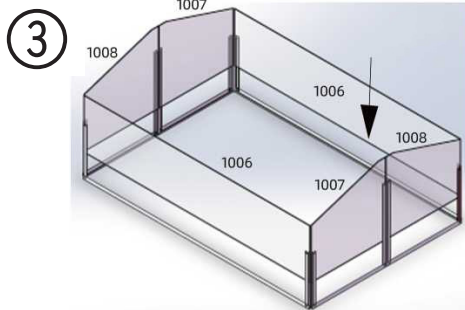

Please read through the product manual before assembly.

Check against the parts list to make sure all parts are present.

Wear proper safety goggles or other protective gear while assembling.

Technical data

Size: L120 x W80 w H67,7cm

Assembly