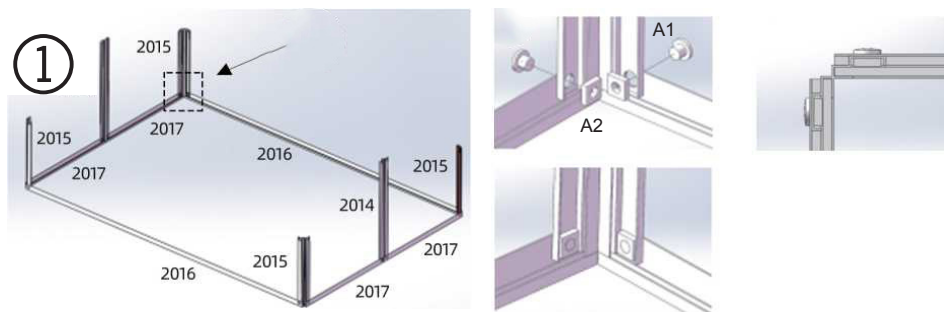

Please read through the product manual before assembly.

Check against the parts list to make sure all parts are present.

Wear proper safety goggles or other protective gear while assembling.

Technical data

Size: L120 x W80 w H67,7cm

Assembly