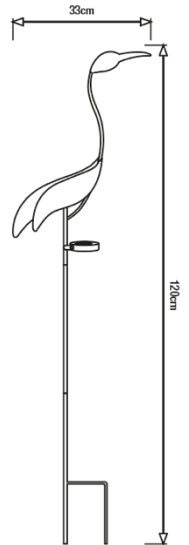

LED

LED SOLAR GARDEN STICK „CRANE“ • 1 Pack

Automatic switch-on
with twilight sensor

LED

Warm white

SOLAR | **8h** | IP44

High quality plastic

GL1077EZ

Color temperature	Warm white: 2200K - 3000K
Material	metal, plastic and glass Panel: Plastic
Function	<ul style="list-style-type: none"> • ON / OFF switch • Automatic switch-on with twilight sensor
Batteries	1x 300mAh 1.2V NiMH AAA battery included
Runtime	Long runtime, up to 8 hours
No./type of LEDs	warm white LED
Product dimensions	Height: 120 cm, Width: 33cm, Depth 6cm
Packaging type	1 piece in colorbox
EAN	0884620062781

Output due to weather		
<6h SPRING	<8h SUMMER	<6h AUTUMN
Light Color		
Warm White 2200K - 3000K	Neutral White 3800K - 4800K	Cool White 5000K - 6000K